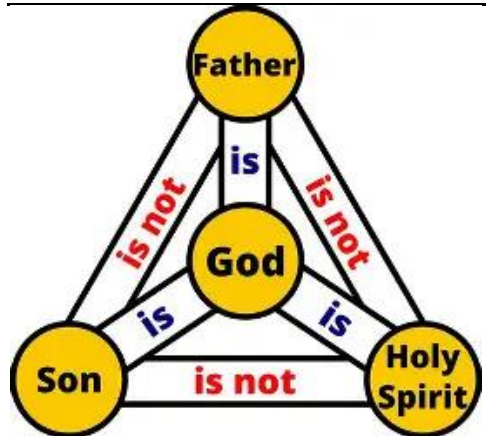

St Mary's Friendship Café

Every Thursday morning
from 10:30am – 12:00noon
in St. Mary's Room
(attached to Kintbury Church)