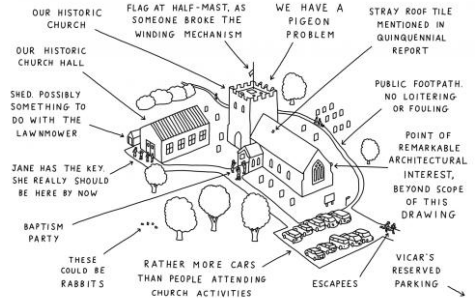

UPCOMING EVENTS

NEWBURY SPRING FESTIVAL CONCERT

18th May at 7:30pm

Ensemble Augelletti

At St. Mary's Church, Kintbury

If you would like to book tickets for this
please visit the website [Newbury Spring](#)
Festival.

ARCHDEACON'S VISITATION

For the swearing in of the churchwardens

16th June at 7:30pm

St Mary's, Greenham

Pop-in Café

21st May & 4th June 2026

(1st & 3rd Thursdays of the month)

From 10:30am to 12 noon

Inkpen Playing Field Pavilion Tea/Coffee,
delicious cakes and friendship

St Mary's Friendship Café

Every Thursday morning

from 10:30am – 12:00noon

in St. Mary's Room

(attached to Kintbury Church)

THE PARISH CHURCH

SEEN FROM ABOVE

SPECIAL OUTDOOR SERVICES AHEAD

Pentecost 24th May 10:00am

In carpark by war memorial overlooking the valley

Combe Gibbet

Celebrating the Holy Spirit!